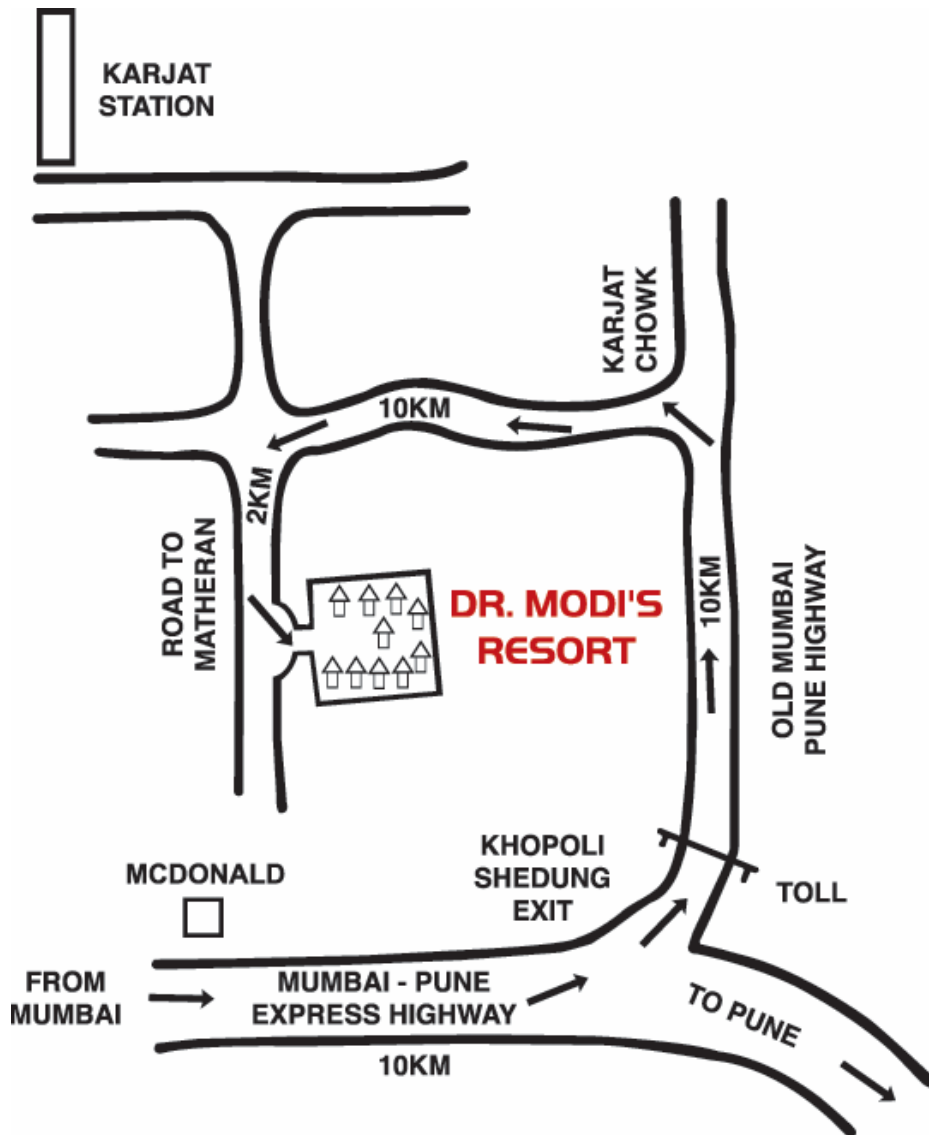

Dr. Modi's Resort KARJAT

Dr. Modi's Resort

KARJAT

DISTANCES

By Road : From Mumbai - 80 kms
From Pune - 80 kms
From Matheran - 17 kms

Nearest Railway Station: Karjat (East) - 2 kms

Nearest Airport: Mumbai - 60 kms

FOR RESERVATIONS CONTACT:

Karjat

Dr. Modi's Resort

Post Kirauli, Village Wanjale, Taluka Karjat, District Raigad (Maharashtra) 410 201

Telefax: (95) (2148) 222316, 223432, 223410 **Mobile:** 9820060865

Navi Mumbai

Just an hour and a half by road from Mumbai and only two kilometers from Karjat Station (East), Dr. Modi's Resort is easily accessible by both road and rail.