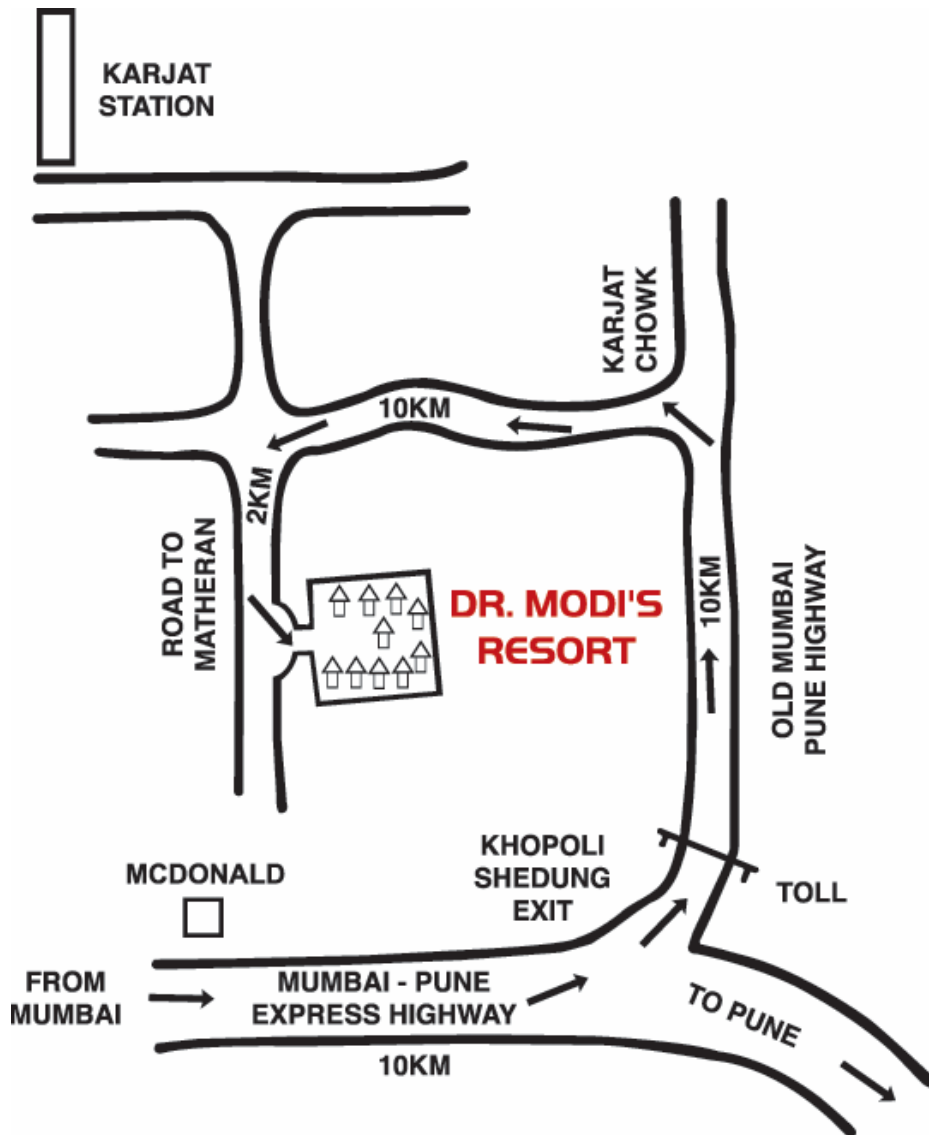

# Dr. Modi's Resort KARJAT

## Dr. Modi's Resort

#### DISTANCES

By Road : From Mumbai - 80 kms  
From Pune - 80 kms  
From Matheran - 17 kms

Nearest Railway Station: Karjat (East) - 2 kms

Nearest Airport: Mumbai - 60 kms

Email: [info@drmodisresort.com](mailto:info@drmodisresort.com)

Website: [www.drmodisresort.com](http://www.drmodisresort.com)

Just an hour and a half by road from Mumbai and only two kilometers from Karjat Station (East), Dr. Modi's Resort is easily accessible by both road and rail.